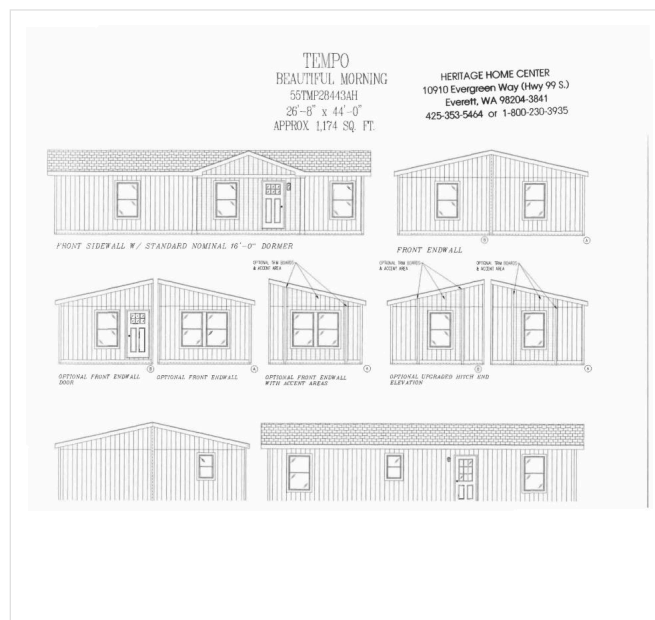

Photo 2

Heritage Home Center
Washington's Price and Volume Leader

(425) 353-5464

— CALL TO TOUR

[Request Firm Quote](#)

— EMAIL US

Features/specs subject to change.