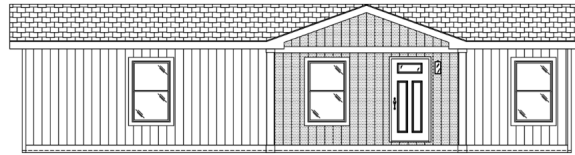

THE TEMPO SERIES

The Tempo

Beautiful Morning

27' x 44'

DIMENSIONS

1,174 sf

LIVING SPACE

3

BEDROOMS

2

BATHROOMS

OVERVIEW

Meets Accessory Dwelling requirements - 44' Double Wide

Heritage Home Center

(425) 353-5464

or **Request Firm Quote**

EMAIL US

01 FLOOR PLAN

1,174 SQ FT · 27' x 44'

02 FRONT ELEVATION

FRONT SIDEWALL

FRONT ENDWALL

OPT. ALTERNATE ENTRY PACKAGE

OPTIONAL FRONT ENDWALLS W/ ACCENT AREAS

REAR ENDWALL

REAR SIDEWALL

The Tempo Beautiful Morning

3 Bedrooms | 2 Bathrooms | 1,174 sq ft

STANDARD FEATURES

- ✓ 8' Tall Ceilings
- ✓ LP SmartSide Panel Siding with 5/50 Year Warranty
- ✓ Weather Resistant House Wrap Under Siding
- ✓ Sherwin Williams Paint, both Interior and Exterior
- ✓ Tape and Texture Drywall with Square Corners
- ✓ 2" x 6" Exterior Walls Tempo
- ✓ Energy Star Rated Home
- ✓ Hardwood Cabinets with 42" Tall Overhead Cabinets
- ✓ 6" Recessed LED Lighting
- ✓ Ceiling Fan Ready in Living Room and Bedrooms
- ✓ Fiberglass Tubs and Showers
- ✓ Stainless Steel Appliances featuring 18 cu. ft. Top Freezer
- ✓ Pfister Faucets Throughout featuring Stainless Steel Pull Down in Kitchen Faucet
- ✓ 36" Stainless Steel European Range Hood Tempo
- ✓ Congoleum LUX Vinyl Flooring
- ✓ Shaw 25 ounce Stain Resistant Carpet
- ✓ Kwikset Door Hardware featuring Thumbblatch Front Door
- ✓ Architectural Shingles with Lifetime Warranty (Limited)
- ✓ Programmable ecoBee Smart Thermostat
- ✓ Carrier SmartComfort Electric Furnace