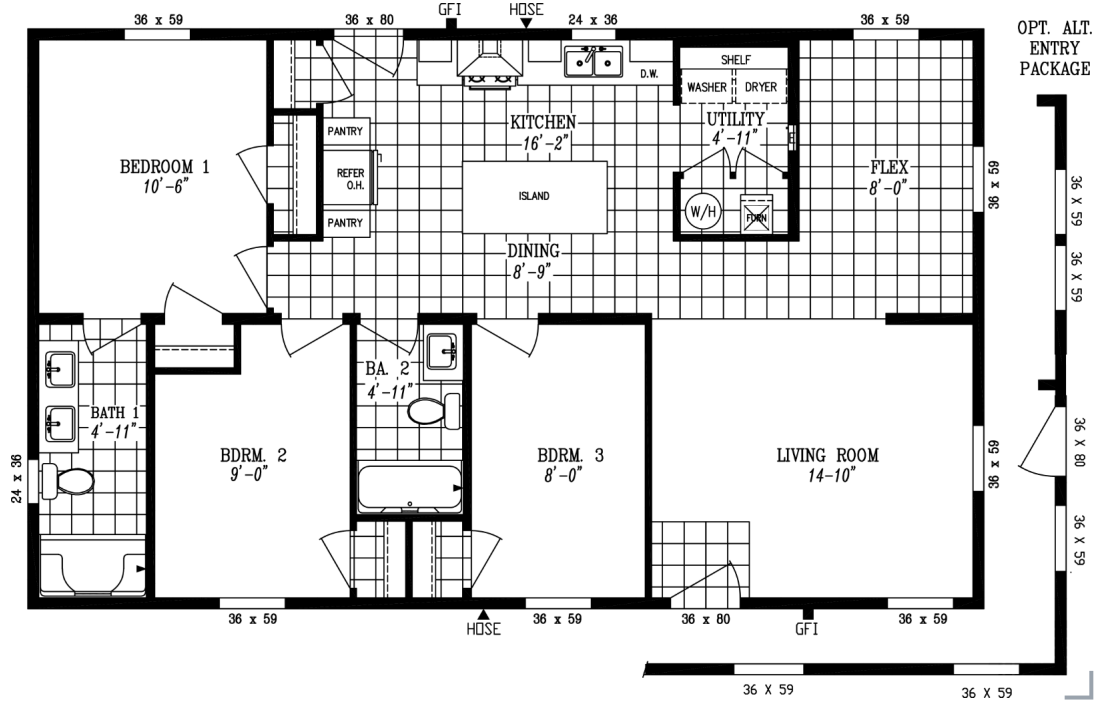

THE TEMPO SERIES

The Tempo

Beautiful Morning

27' x 44'

DIMENSIONS

1,174 sf

LIVING SPACE

3

BEDROOMS

2

BATHROOMS

OVERVIEW

Meets Accessory Dwelling requirements - 44' Double Wide

Heritage Home Center

(425) 353-5464

or **Request Firm Quote**

EMAIL US

01 FLOOR PLAN

1,174 SQ FT · 27' x 44'

02 FRONT ELEVATION

FRONT SIDEWALL

FRONT ENDWALL

OPT. ALTERNATE ENTRY PACKAGE

OPTIONAL FRONT ENDWALLS W/ ACCENT AREAS